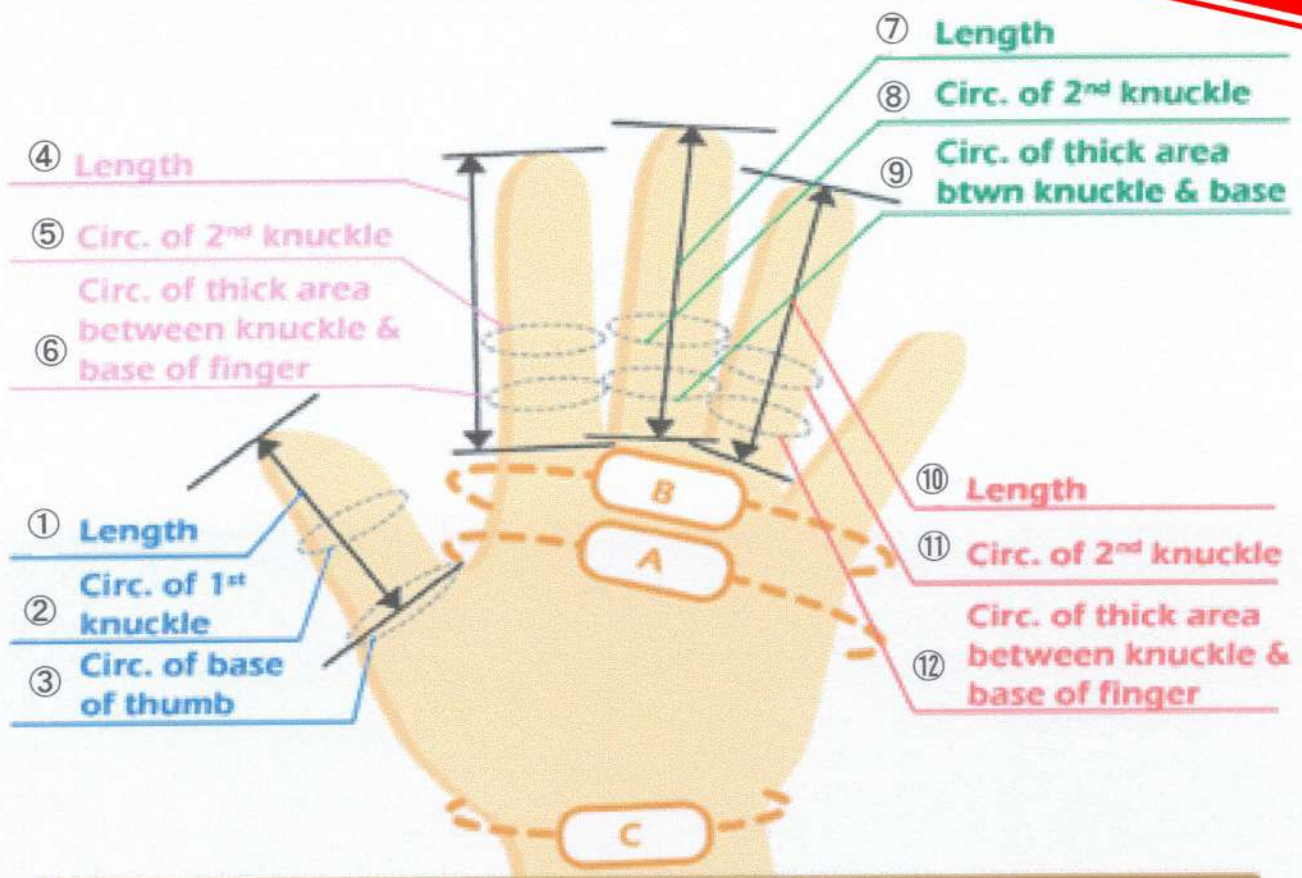

Order No. 9999

Name ○○○○ △△△△

Sample

Sambu Kyuguten

Order No. 9999

Sample

A: Circ. halfway between the base of your little finger and wrist around to the beginning of the life line (between thumb & index)
B: Circumference around the base of your four fingers
C: Circumference around the wrist (above the wrist bone)

① (6) cm ② (6.8) cm ③ (7.4) cm

④ (7.5) cm ⑤ (6.2) cm ⑥ (6.5) cm

⑦ (7.9) cm ⑧ (6.2) cm ⑨ (6.4) cm

⑩ (7) cm ⑪ (6.1) cm ⑫ (6.3) cm

A (21) cm B (21.5) cm C (16.8) cm

Sambu Kyuguten